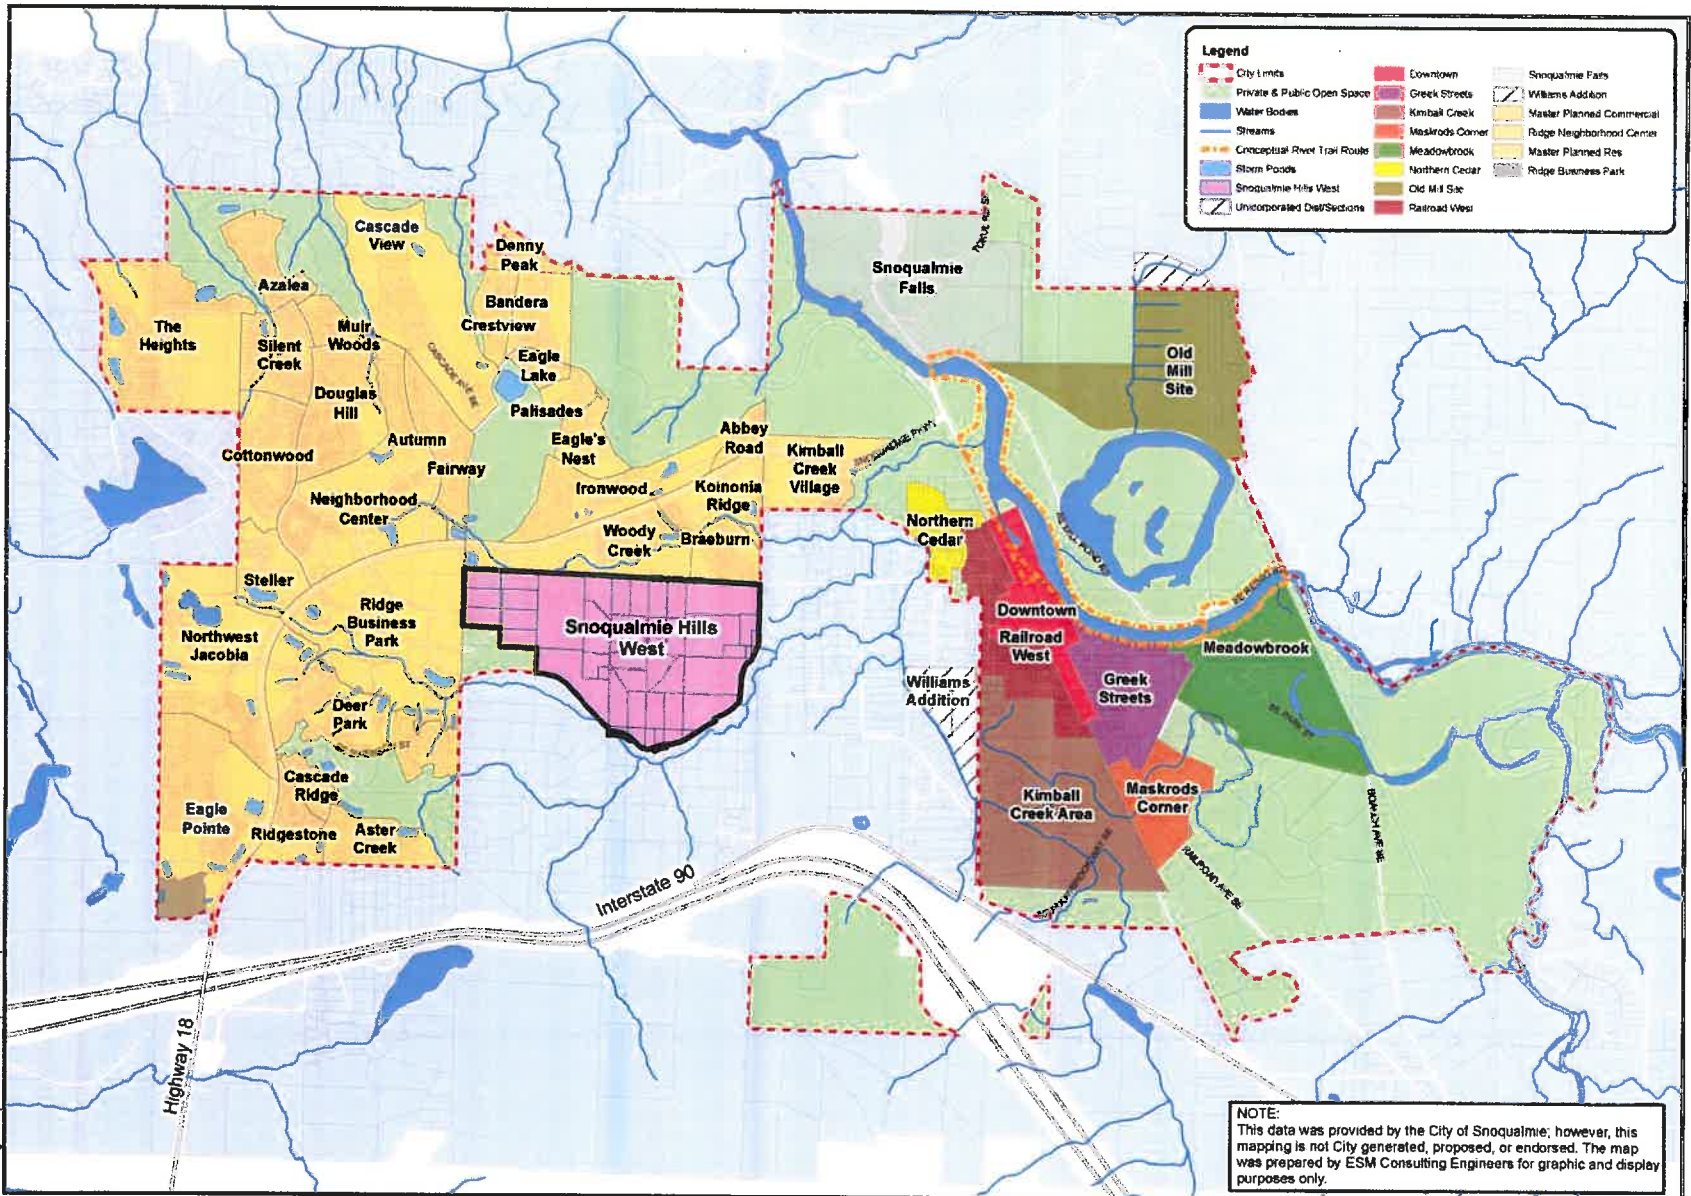

Neighborhood Map

Data Source: City of Snoqualmie
 Date: 5/2/2017
 User: EvamM

Snoqualmie Hills West City of Snoqualmie Neighborhood Map

1 inch = 2,000 feet

NOTE:
 This data was provided by the City of Snoqualmie; however, this mapping is not City generated, proposed, or endorsed. The map was prepared by ESM Consulting Engineers for graphic and display purposes only.